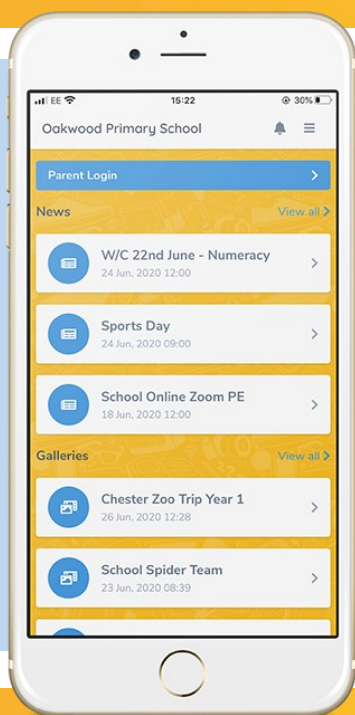

GUIDE TO OUR APP FOR PARENTS & CARERS

School Spider allows you to receive and return information directly from the school. Receive instant messages, complete surveys and forms, book your parents evening and make online payments.

Select your school to get started!

LOGGING IN

See your schools recent website posts here but make sure you login to receive communication. Click parent login and enter your details if you have received them from the school. OR you can press forgot password to set your password.

You must have your email address linked to the school.

TAKE A LOOK AROUND

See all your action items on your dashboard

Click to respond or book for each child

Click the bell to see your recent messages

Click these 3 lines to:

- Switch between areas
- Edit your profile
- Logout

DOWNLOAD FOR FREE...